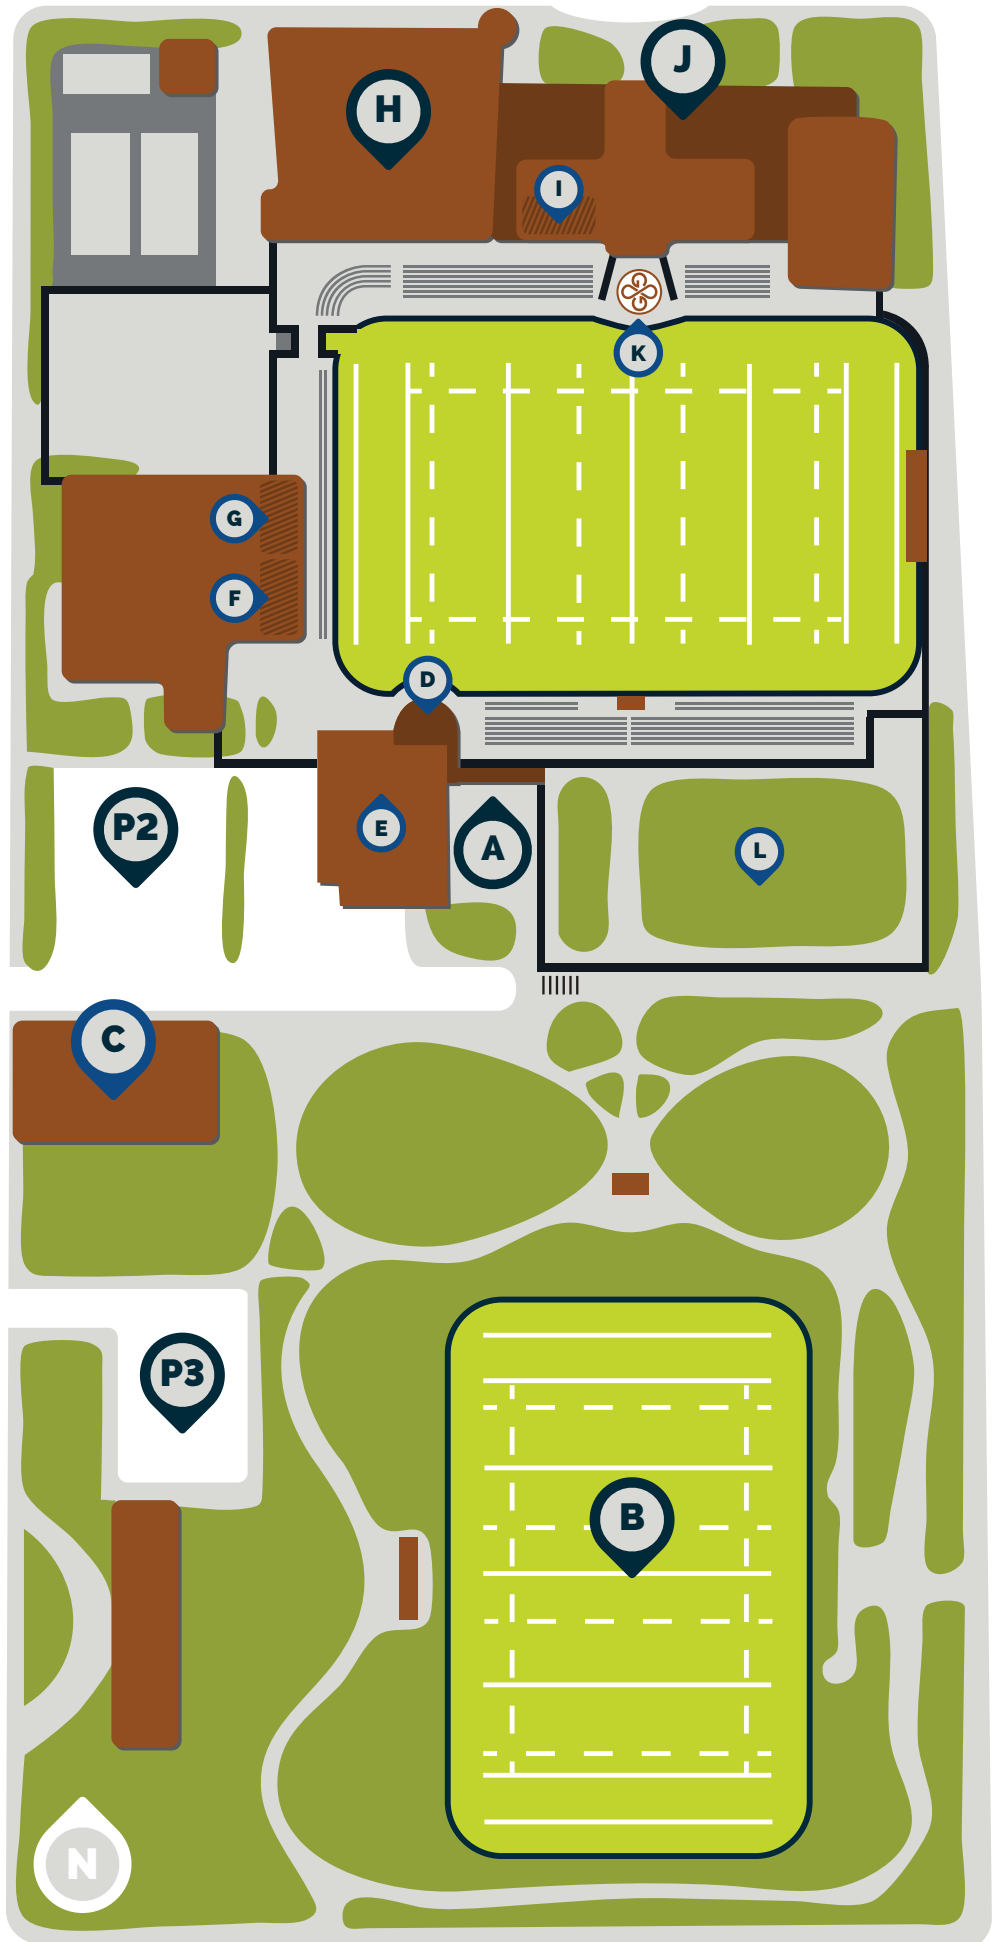

P2 MUNICIPAL LOT
BY PERMIT

P3 SEMINARY LOT
BY PERMIT

A STADIUM ENTRANCE
TICKETING & WILL CALL

B TURF FIELD
AT INFINITY PARK

C TRAINING CENTER
AT INFINITY PARK

D THE TERRACE

E HIGH ALTITUDE
TRAINING CENTER

F GRUBBER GRILLE
CONCESSIONS

FROM I-25 NORTHBOUND (TO LOT P1)

- Exit Colorado Blvd.
- Turn right at the traffic light, you should now be headed north
- Turn right on E. Kentucky Ave.
- At S. Cherry St. continue straight (you will have passed directly in front of the Event Center)
- Turn left onto S. Dexter St. (parking will be located on your left)
- We will provide personnel at the entrance to the lot to direct your guests to the entrance

FROM I-25 SOUTHBOUND (TO LOT P1)

- Exit Colorado Blvd.
- Turn left at the traffic light, you should now be headed north
- Turn right on E. Kentucky Ave.
- At S. Cherry St. continue straight (you will have passed directly in front of the Event Center)
- Turn left onto S. Dexter St. (parking will be located on your left)
- We will provide personnel at the entrance to the lot to direct your guests to the entrance

FROM COLORADO BLVD. SOUTHBOUND (TO LOT P1)

- Turn left at Cherry Creek S. Dr.
- Turn right at S. Cherry St.
- At E. Kentucky Ave. make a left
- Turn left onto S. Dexter St. (parking will be located on your left)
- We will provide personnel at the entrance to the lot to direct your guests to the entrance